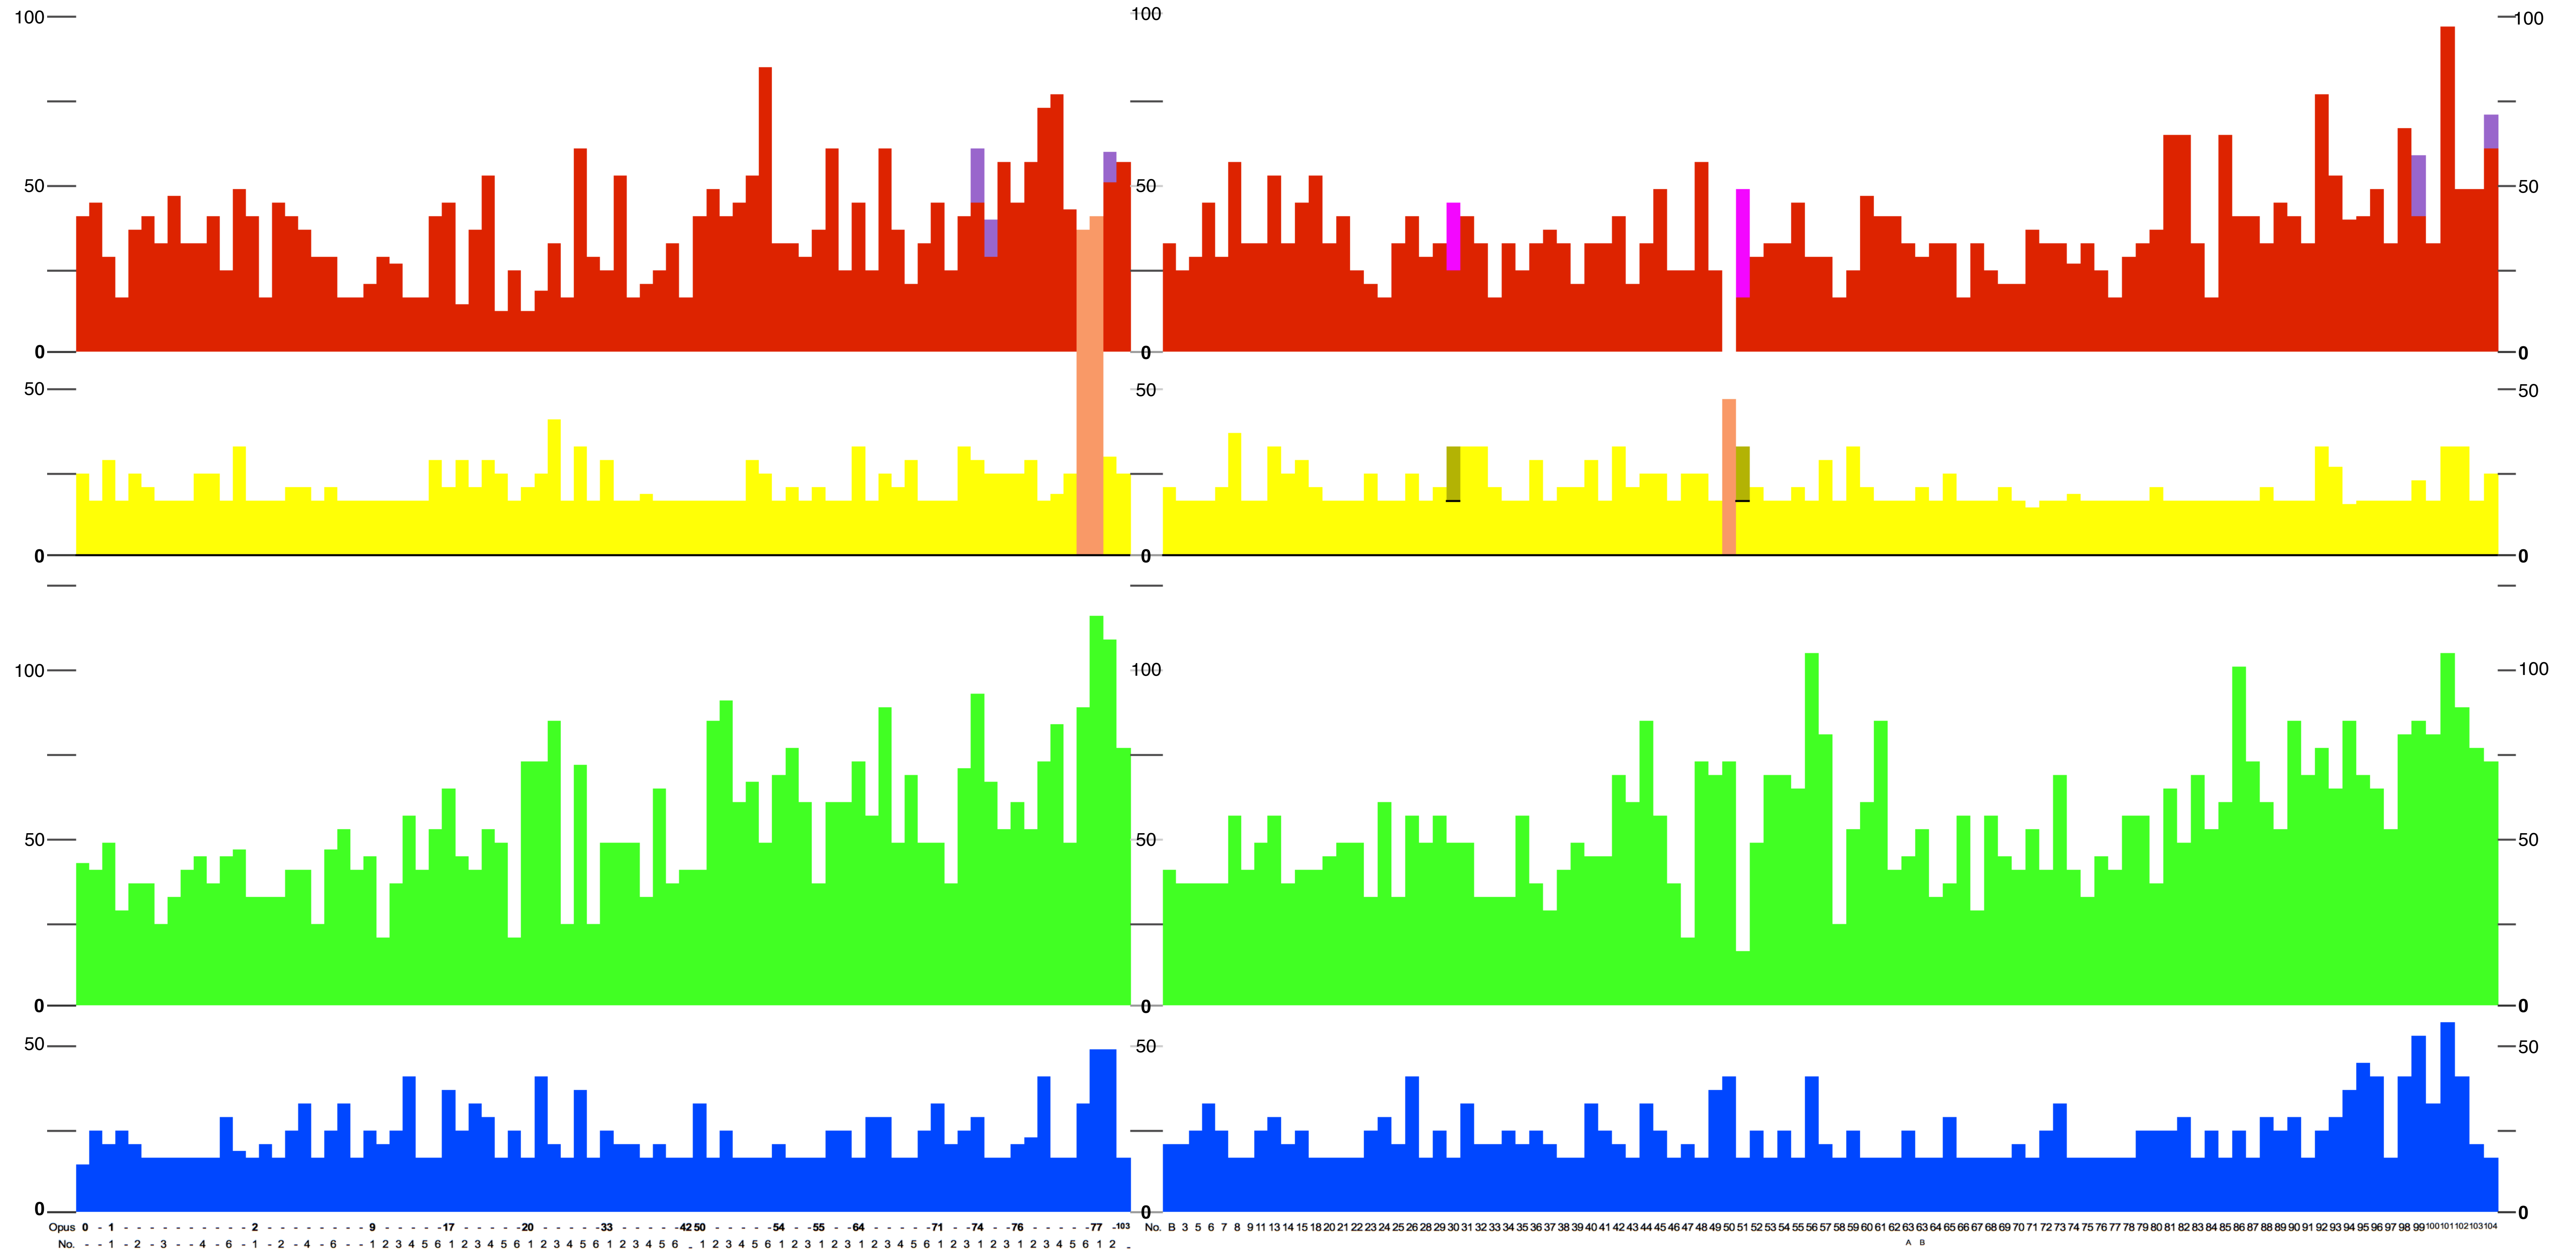

puH Mu (map 6)
 Haydn Combined String Quartet and Symphony Data
 without da Capo
 A/B/C/D sections separated

String Quartets

Symphonies