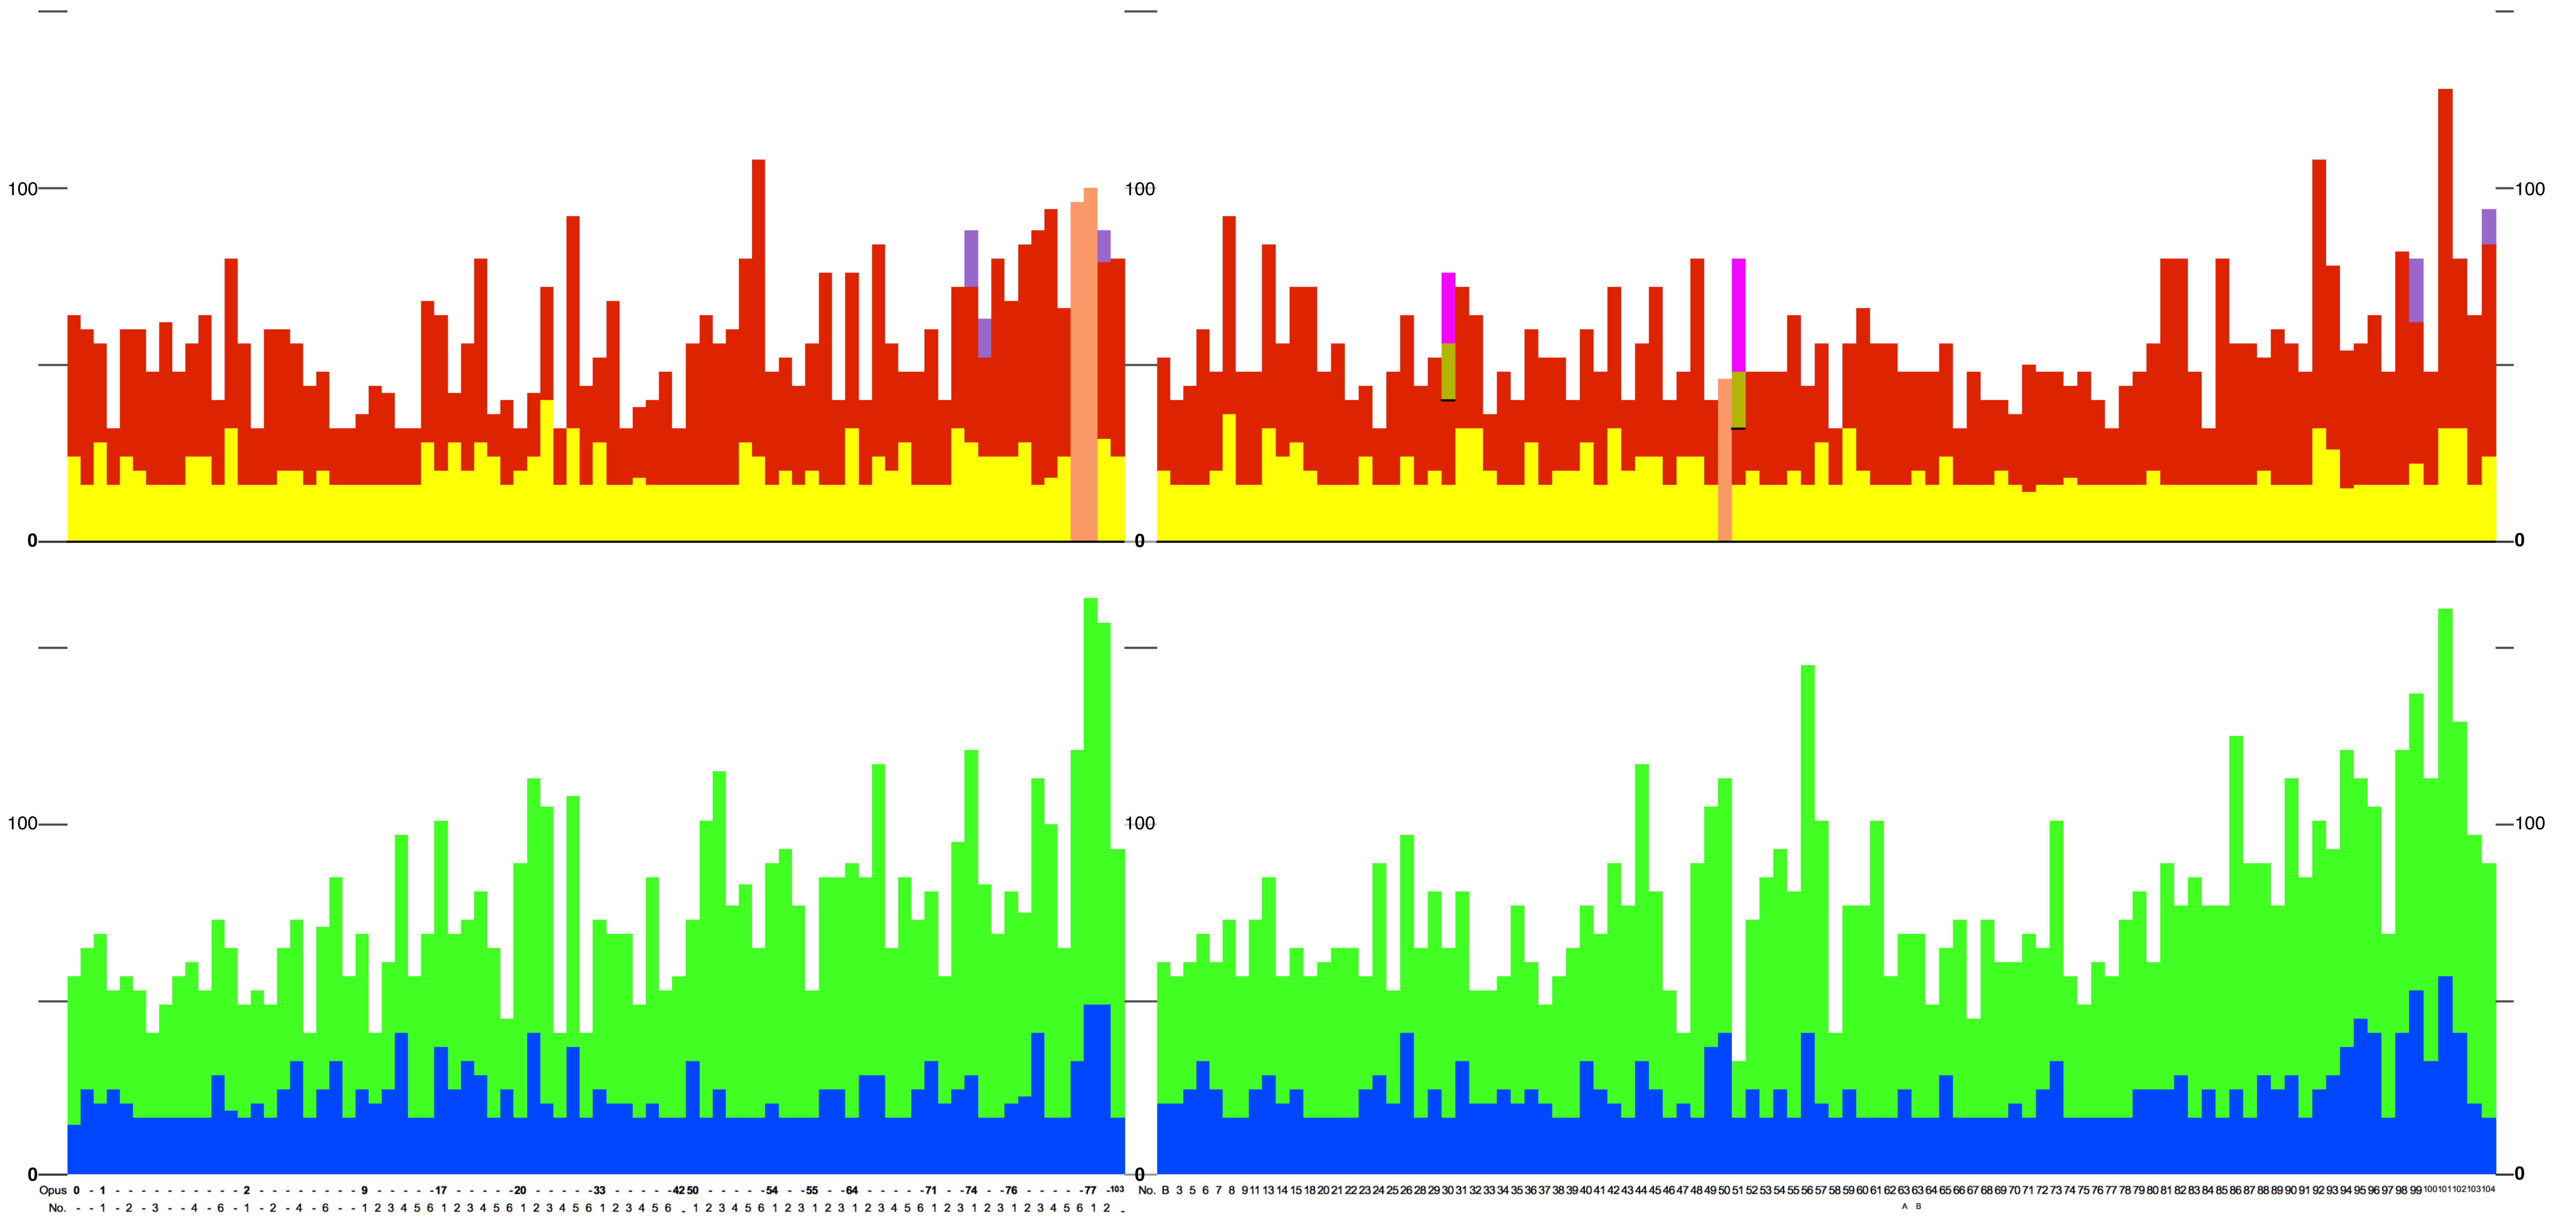

puH Mu (map 5)  
 Haydn Combined String Quartet and Symphony Data  
 without da Capo  
 Minuet and Trio separated

String Quartets

Symphonies